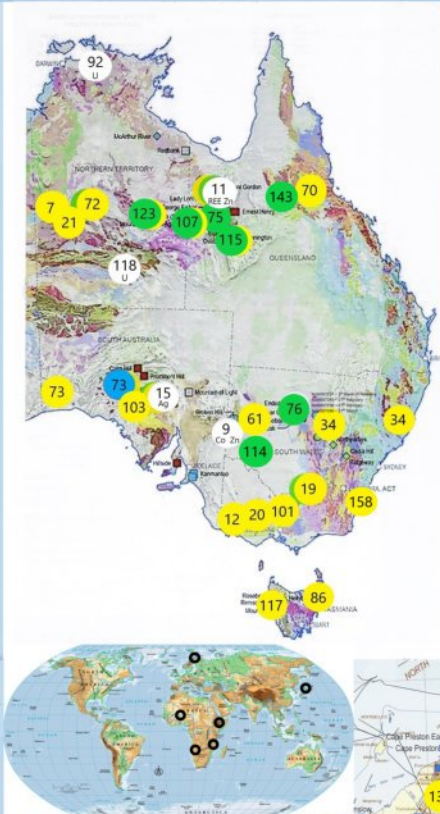

ULTRAFINE™ LOCATIONS

OPERATING AND UNDER DEVELOPMENT 2023

Jan 2023

LABWEST

- Au
- Ni
- Cu
- Other
- Company Number

LABWEST

LABWEST UltraFine+

Government of Western Australia
Department of Mines, Industry Regulation
and Safety
Geological Survey of Western Australia
SCALE 1:3 000 000
KILOMETRES