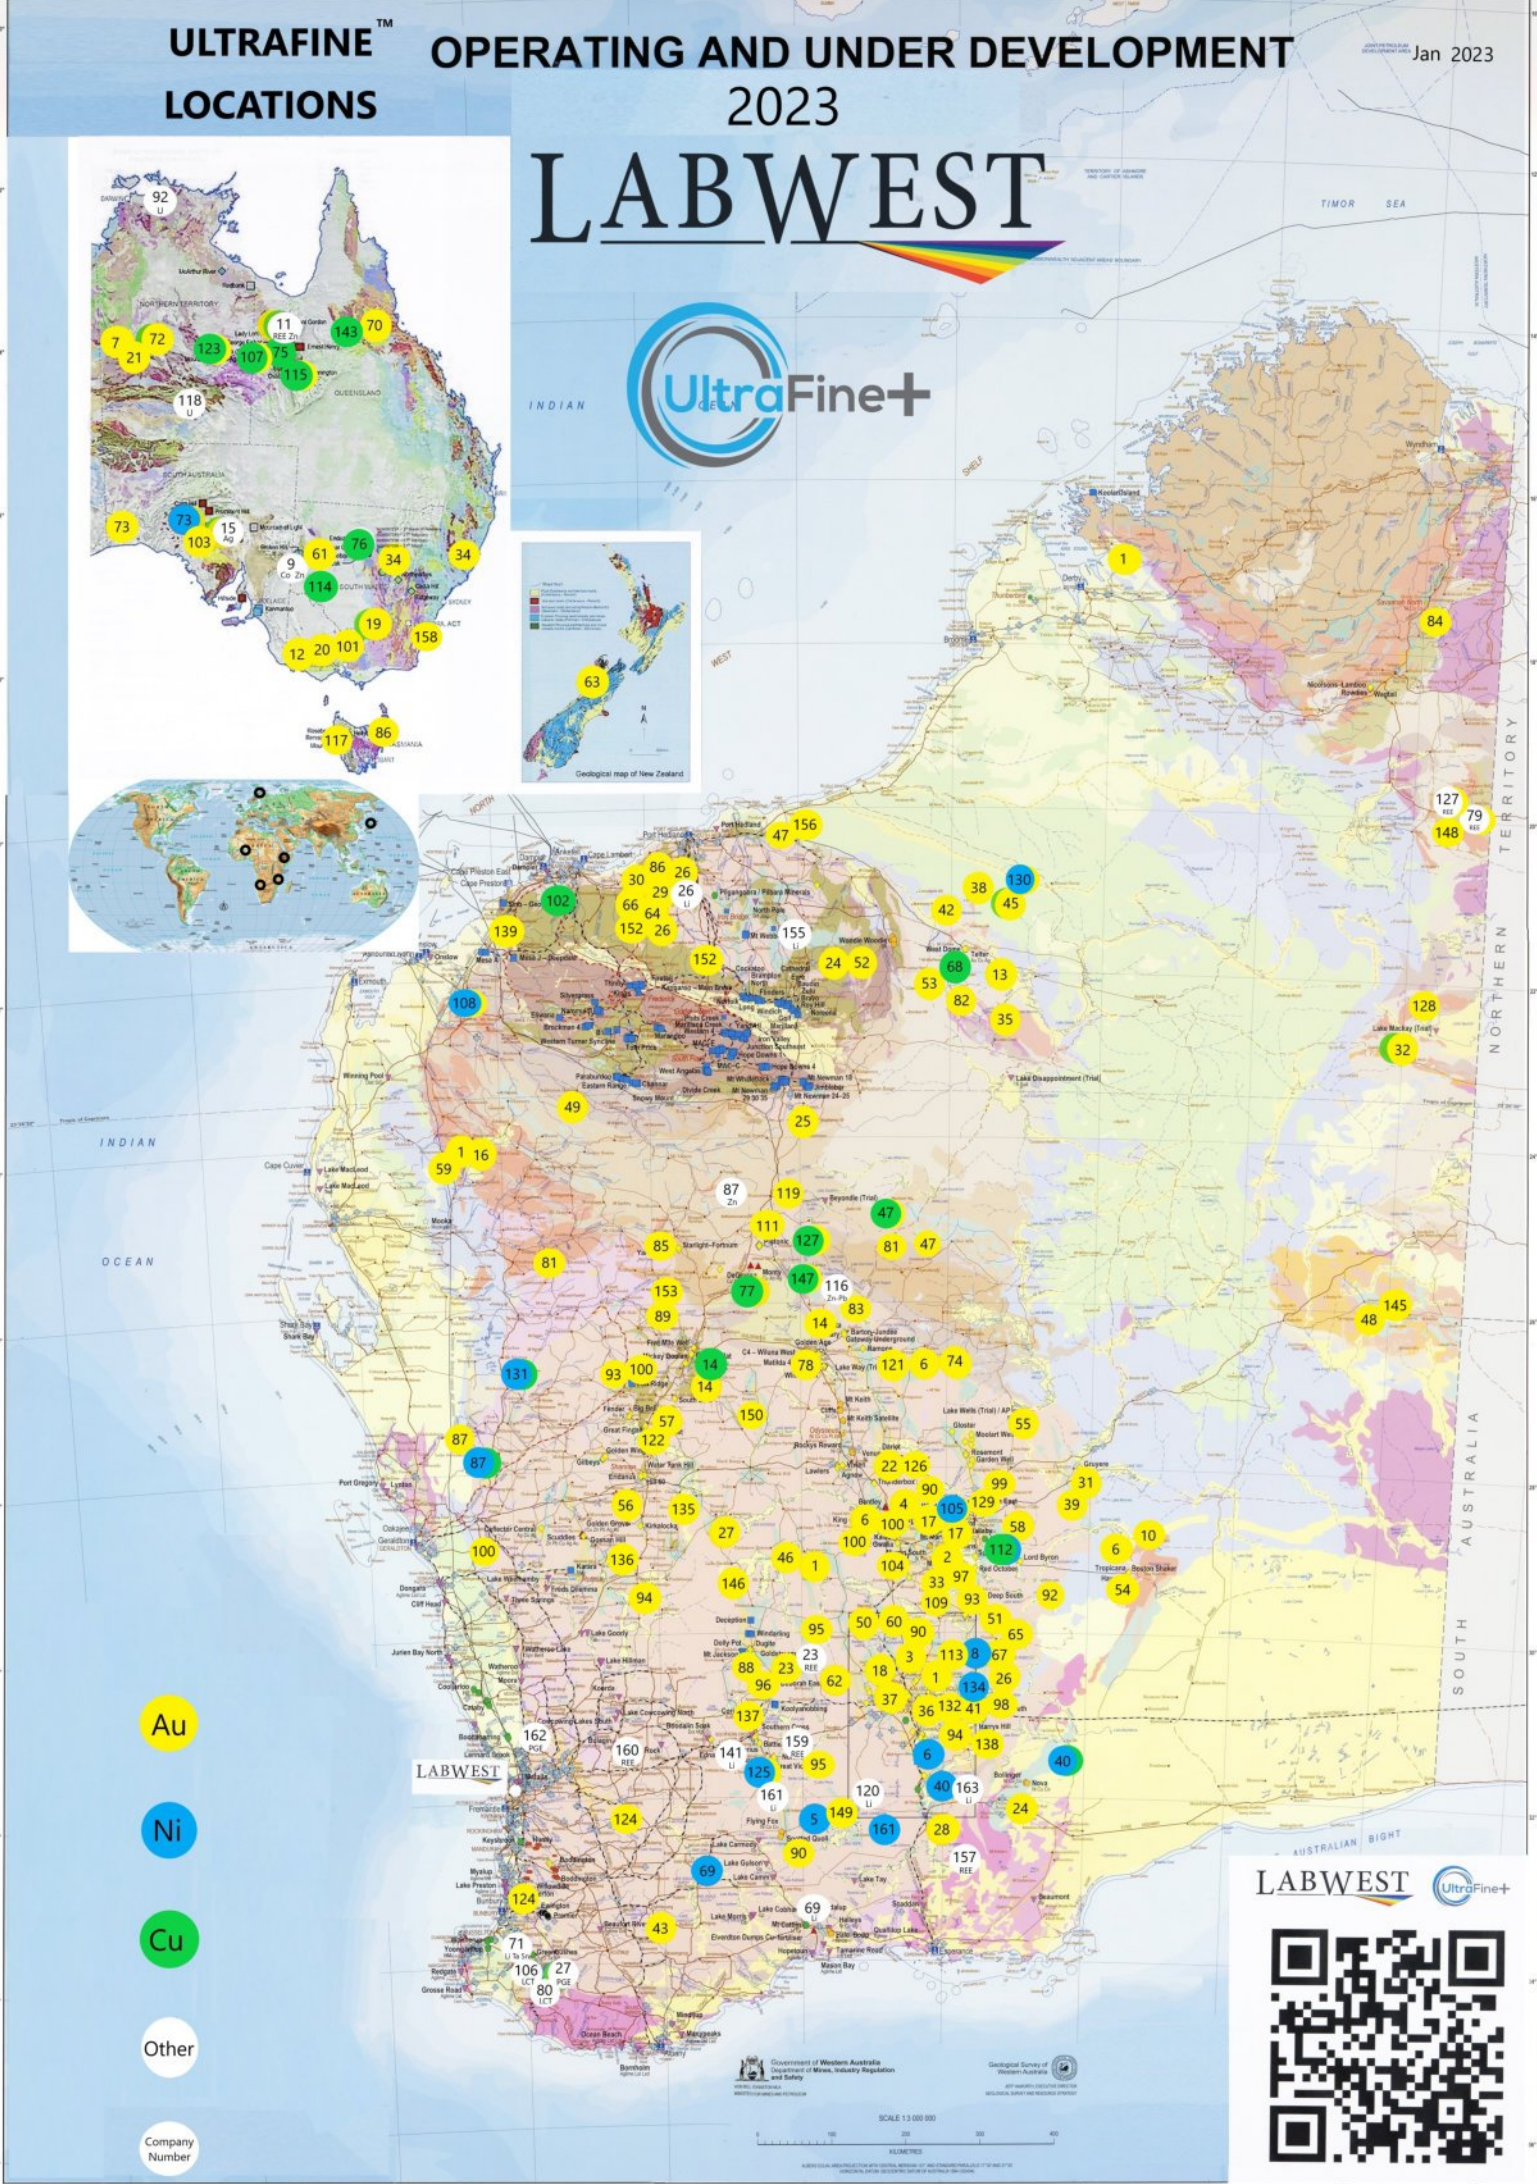

ULTRAFINE™ LOCATIONS

OPERATING AND UNDER DEVELOPMENT 2023

Jan 2023

LABWEST

- Au
- Ni
- Cu
- Other
- Company Number

LABWEST

LABWEST UltraFine+

Government of Western Australia
Department of Mines, Industry Regulation
and Safety
Geological Survey of Western Australia
SCALE 1:3 000 000
KILOMETRES